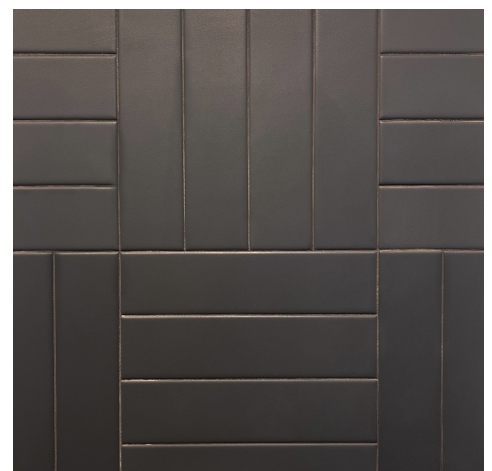

Rectangle

2.5" x 10"

Cross

5.4" x 5.4"

Star

5.4" x 5.4"

Laud Porcelain Tile

Fresh and durable. Smooth matte finishes in 6 colors that can be combined in a variety of ways.

Usage: Floors and walls. Bullnose available.

Coal

Denim

Ocean

Cotton

Snow

Ivy

CUPBOARD & CLAY

2225 N. 30th St. Tacoma, WA 98403

253-244-3455

Laud 2x10, Snow, set in staggered pattern

Laud Star in Ocean with Cross in Snow

Laud Star & Cross in Denim

Laud 2x10, Ivy, set in herringbone