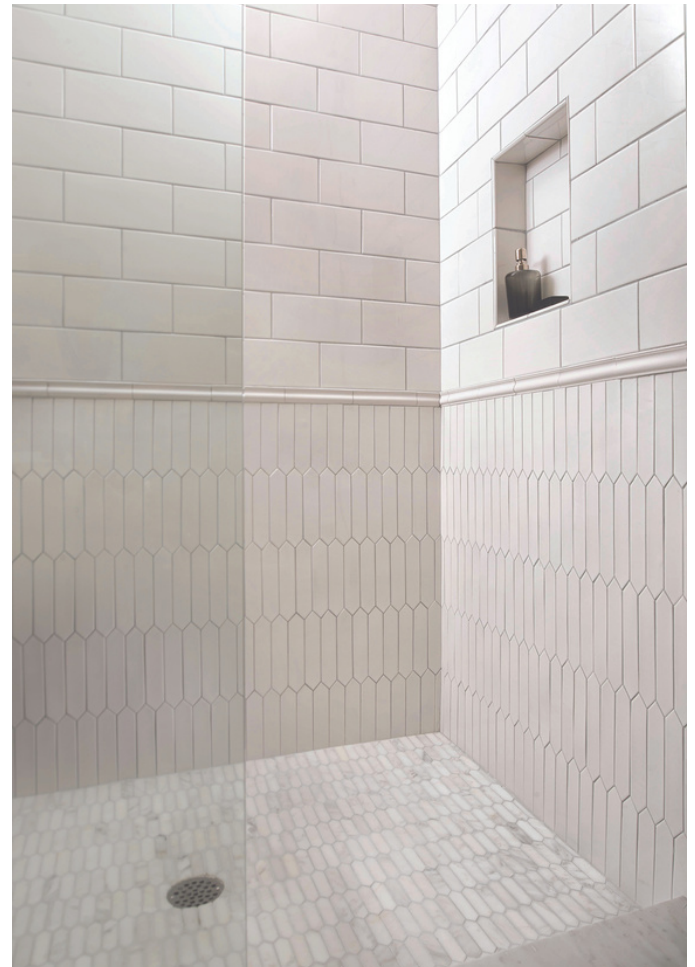

2.5x5

Bullnose available

Nest Collection

Description...

Usage: bathrooms, floors, wet areas, interior walls, kitchens

Gloss Color Chart

Shadow

Haze

Shade

Cloud

Oatmeal

Dapple

Picket & 5 x 10 in Oatmeal

Borders and Moldings

Crown

Frame

Krendle insert

Liner

Bobble

Bricklan

Cornice

Crake insert

Mallic

Ogee