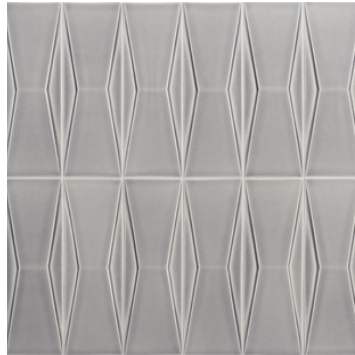

Campton

4 x 8

Delancy

3 x 9

Trestle

8 5/8 x 2 5/8

Field-

Includes Bullnose options
3 x 6 3 x 9 6 x 12

Stellar Quickship

This line showcases the same beautiful handcrafted tile as the CORE Stellar collection, but this line is quickship! There are not many quickship options out there that also have bullnose, trims, moldings and liners. Stellar Quickship has 20 colors which include glossy, matte and crackle.

Usage: Interior Walls, Showers, Light Duty Floors or countertops (matte only)

Glossy

CREAMY CRACKLE

GARDENIA

DOVETAIL

QUICKSILVER

MIST

DAYDREAM