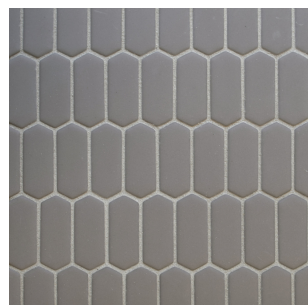

Hexagon

1-7/8" x 2-1/8"

Picket

1-7/8" x 3/4"

Paddle

1-7/8" x 1-3/8"

## Shoal Glass Mosaic

A beautiful coastal inspired collection of recycled content glass mosaic.

Shapes are reminiscent of traditional old time porcelains with a fresh modern interpretation. The finish has a silky matte feel.

Usage: Interior Wall, Interior Light Traffic Floors

Sand

Pebble

Foam

Snow