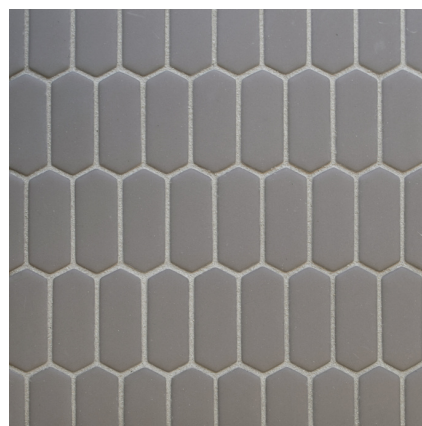

Hexagon

1-7/8" x 2-1/8"

Picket

1-7/8" x 3/4"

Paddle

1-7/8" x 1-3/8"

## Shoal Glass Mosaic

A beautiful coastal inspired collection of recycled content glass mosaic.

Shapes are reminiscent of traditional old time porcelains with a fresh modern interpretation. The finish has a silky matte feel.

Usage: Interior Wall, Interior Light Traffic Floors

Sand

Pebble

Foam

Snow